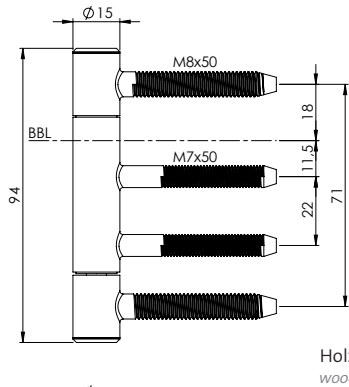

TÜRBAND AXUM

- geeignet für Holztüren
- für gefälzte Türen an Holz- und Stahlzargen
- verschiedene Oberflächen verfügbar
- Montageunterstützung durch optional erhältliche Bohrschablone
- Traglast: max. 70kg

HINGE AXUM

- suitable for wooden doors
- for rebated doors on wooden and steel frames
- different surfaces available
- Mounting support through optionally available drilling template
- Load capacity: max. 70kg

Holz
wood

Stahl
steel

AXUM 9300

Ausführungen: Edelstahl matt/Samtgrau, Edelstahl poliert, Messing-Optik, Kaschmirgrau, Graphitschwarz, Edelstahl poliert/matt

AXUM 9300

Options: brushed steel/velvety grey, polished steel, brass look, cashmere grey, graphite black, polished/brushed steel

Holz
wood

Stahl
steel

AXUM 9301

Ausführungen: Edelstahl matt, Graphitschwarz

AXUM 9301

Options: brushed steel, graphite black

Holz
wood

Stahl
steel

AXUM 9302

Ausführungen: Chrom-Optik, Messing-Optik, Samtgrau, Kaschmirgrau, Graphitschwarz

AXUM 9302

Options: chrome look, brass look, velvety grey, cashmere grey, graphite black

Holz
wood

Stahl
steel

AXUM 9303

Ausführungen: Chrom-Optik, Messing-Optik, Samtgrau

AXUM 9303

Options: chrome look, brass look, velvety grey

Holz
wood

Stahl
steel

AXUM 9304

Ausführungen: Graphitschwarz-Messing, Graphitschwarz-Kupfer

AXUM 9304

Options: graphite black/brass, graphite black/copper