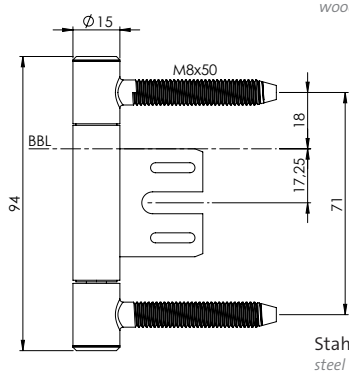

Stahl
steel

AXUM 9301

Ausführungen: Edelstahl matt, Graphitschwarz

AXUM 9301

Options: brushed steel, graphite black