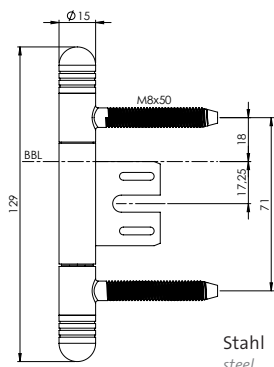

Stahl
steel

AXUM 9303

Ausführungen: Chrom-Optik, Messing-Optik, Samtgrau

AXUM 9303

Options: chrome look, brass look, velvety grey